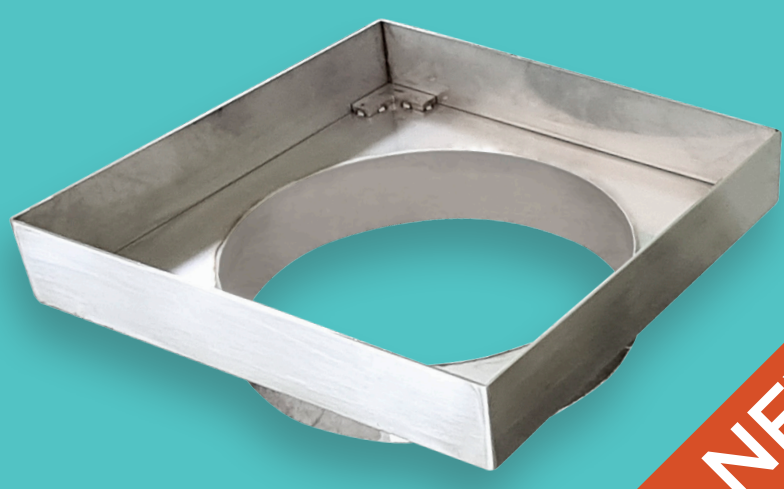

SAFE. SEAMLESS. STUNNING.

concrete COVERS

NEW

NEW HIDE® PRODUCT

CONCRETE LID WITH COLLAR

**EXPOSED AGG.
OR POLISHED
CONCRETE**

2 COLLAR SIZES

240mm & 270mm wide access

| 240mm |

| 270mm |

CODE: **HCONC306-240**

HCONC306-270

Set your heights and levels with no fuss.

SKIMMER LIDS - INSPECTION OUTLETS & DRAIN WASTE VENTS.

No finishing under the lid

Skimmer Lids

Inspection Outlets

Drain Waste Vents

COMPLETE HIDE® KIT

Ask for the HIDE Concrete Collar

NEW

- Stainless Steel 'Edge Protector' with easy form collar.
- Collar available in two sizes 240mm and 270mm diameter.

- Easy to lift with these two stainless steel keys.

- Stainless Steel Lid with key-way formers and concrete connection lugs.
- Sits flush to surface, durable and looks great.

FREE BROCHURE DOWNLOAD