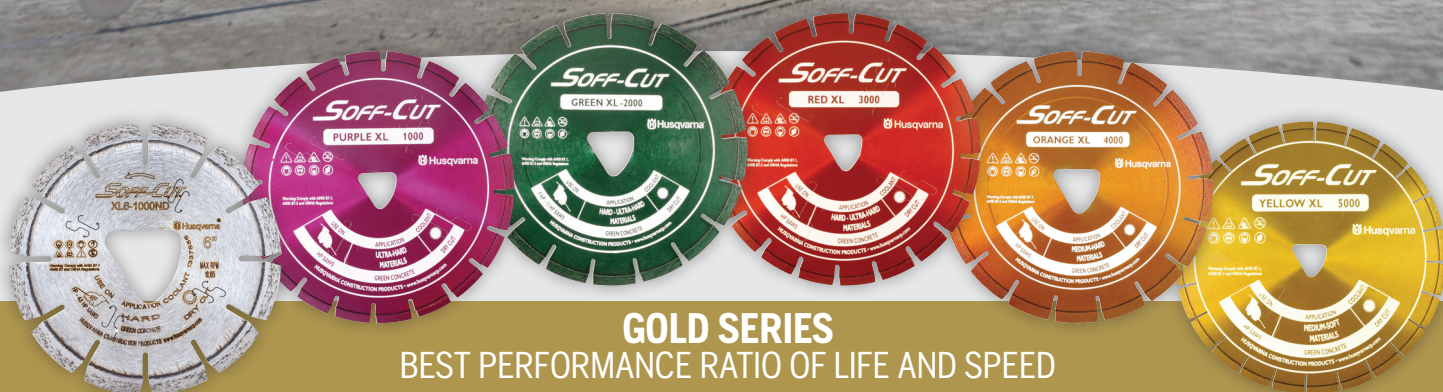

# SOFF-CUT™ DIAMOND BLADE COMPARISON

**GOLD SERIES**  
BEST PERFORMANCE RATIO OF LIFE AND SPEED

Cut smooth and straight with our diamond blades for Soff-Cut® early entry saws.

CONCRETE TYPE	XL 1000 ND LATE ENTRY SILVER	XL 1000 PURPLE	XL 2000 GREEN	XL 3000 RED	XL 4000 ORANGE	XL 5000 YELLOW
Ultra-hard aggregate	●●●	●●●	●●	-	-	-
Hard aggregate	●●	●●	●●●	-	-	-
Medium to hard aggregate	●	●	●●	●●●	●●	-
Medium aggregate	-	-	●	●●	●●●	-
Medium to soft aggregate	-	-	-	●	●●	●●●
Soft aggregate	-	-	-	-	●	●●

●●● = Optimal ●● = Good ● = Acceptable -- = Not recommended

➤ OPTIMISED FOR EFFICIENCY ➤ TRIANGULAR ARBOR ➤ ANTI-RAVEL SKID PLATE

[husqvarnaconstruction.com/au](https://husqvarnaconstruction.com/au)

Copyright © 2022 Husqvarna AB (publ.) All rights reserved. Husqvarna is a registered trademark of Husqvarna AB (publ.)